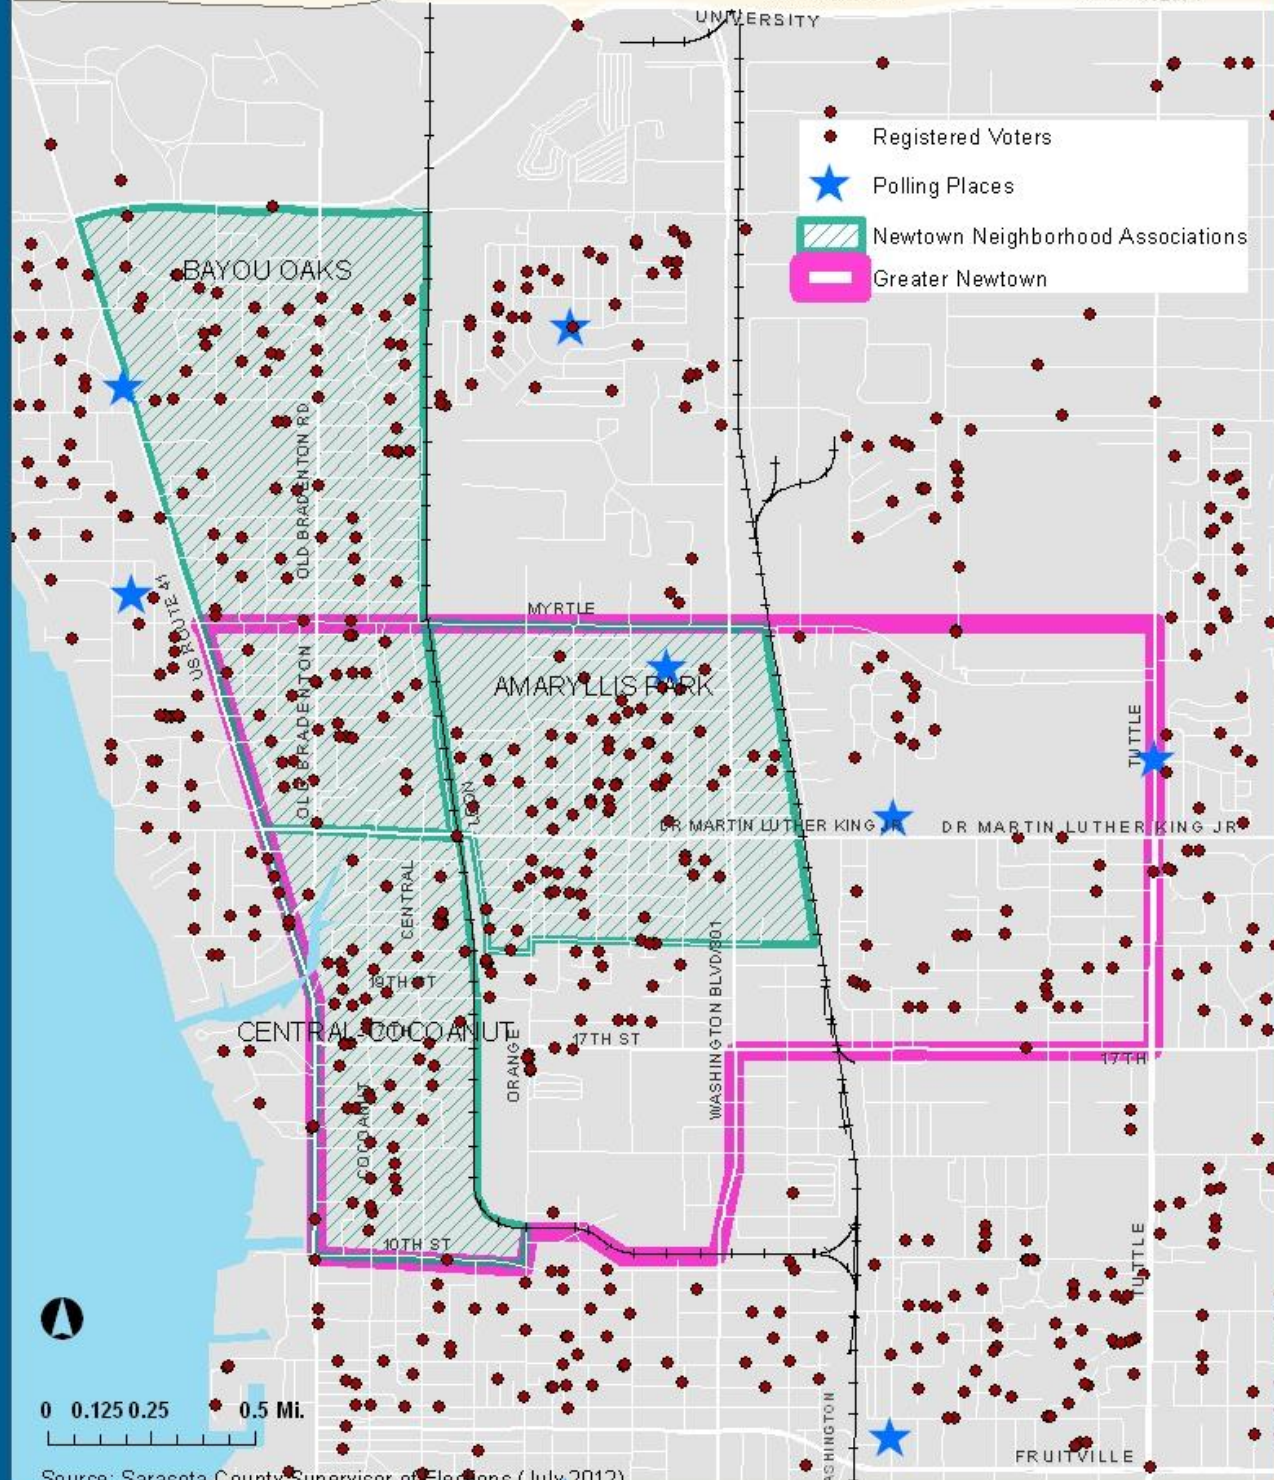

- Registered Voters
- ★ Polling Places
- ▨ Newtown Neighborhood Associations
- ▭ Greater Newtown

Source: Sarasota County Supervisor of Elections (July 2012).

Registered Voters
 Newtown Community, Sarasota County, Florida