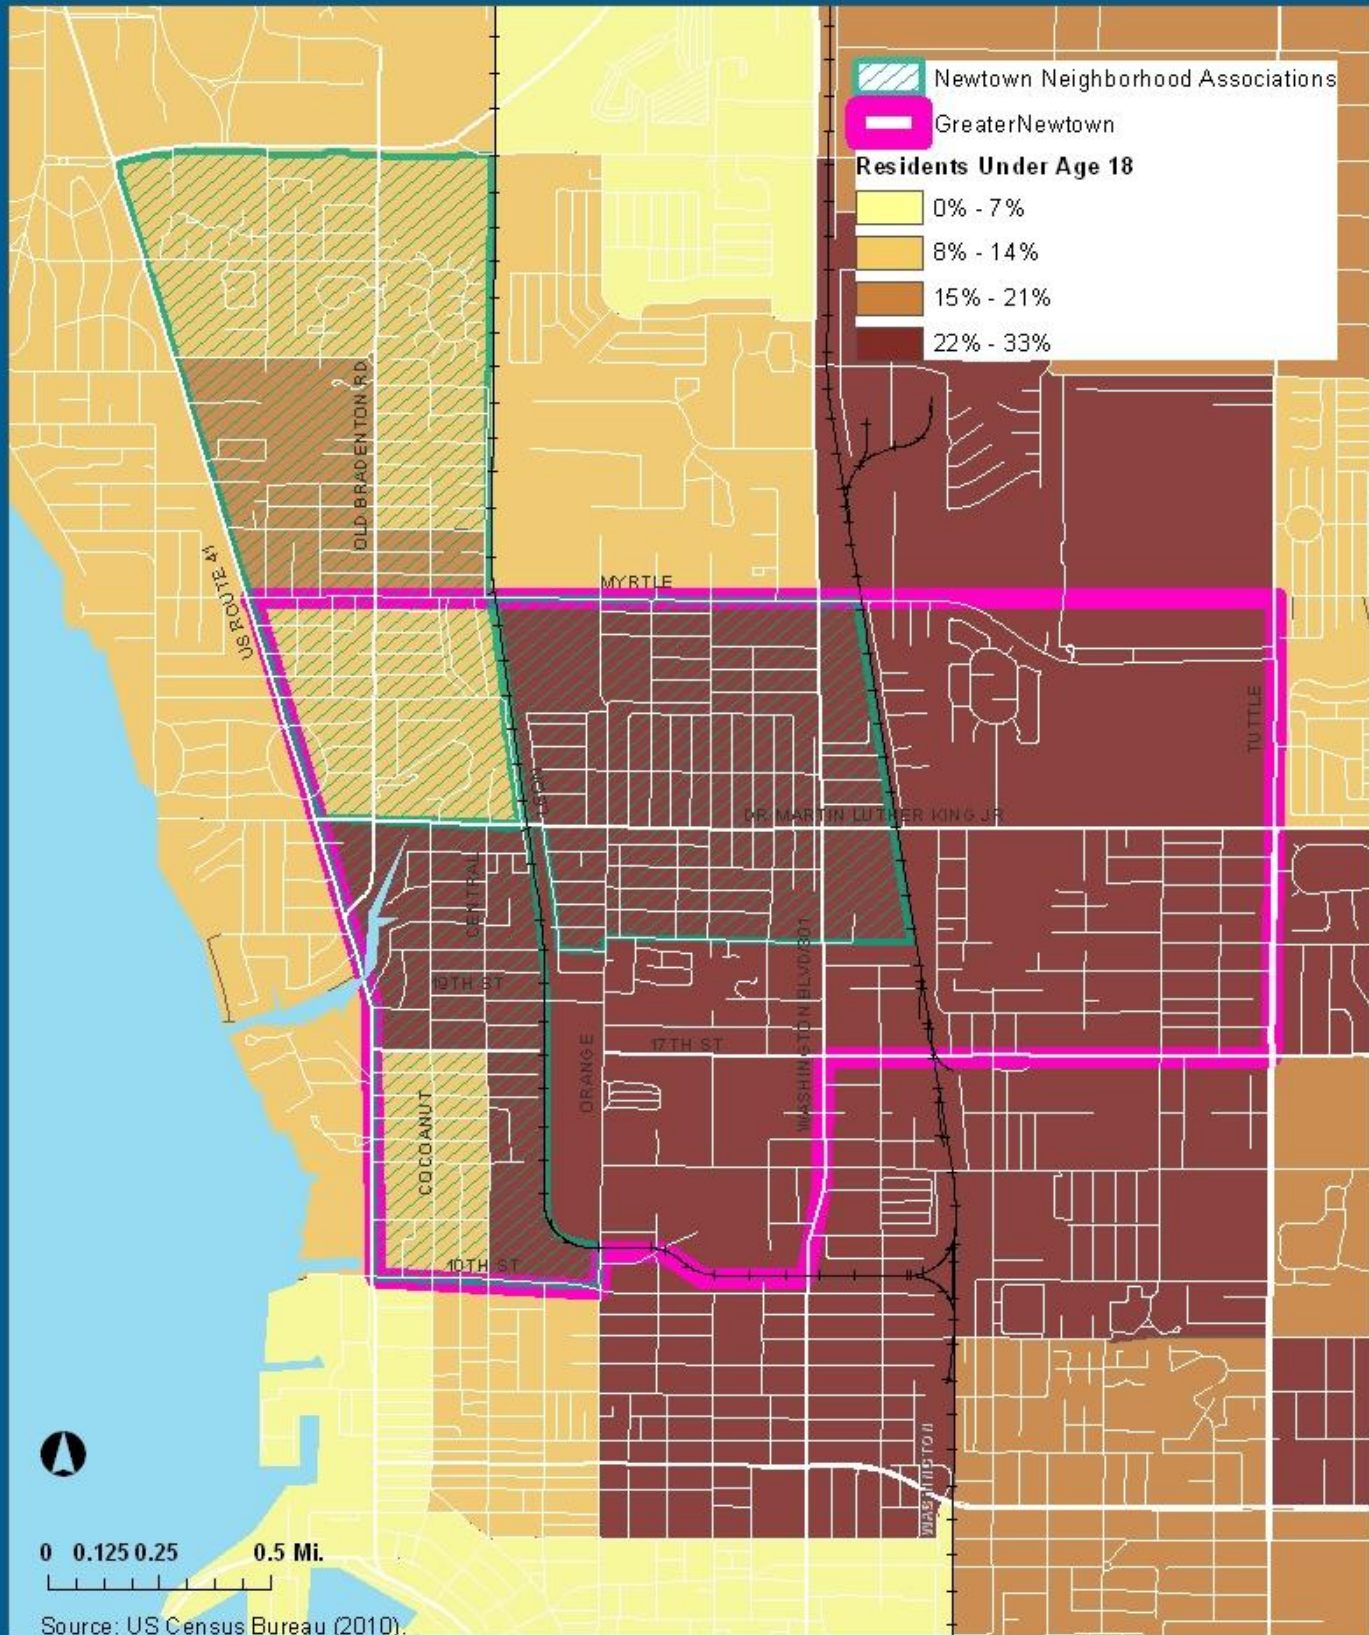

Total Number of Residents Age 18 and Under by Census Block 2010

Newtown Community, Sarasota County, Florida

Percentage of Residents Age 18 and Under by Census Block Group 2010
 Newtown Community, Sarasota County, Florida

Percent of Healthy Births per Census Tract, 2010
 Newtown Community, Sarasota County, Florida

Kindergarten Readiness by Score of Voluntary Preschool Program, 2010-2011

Newtown Community, Sarasota County, Florida

Sarasota County, Florida