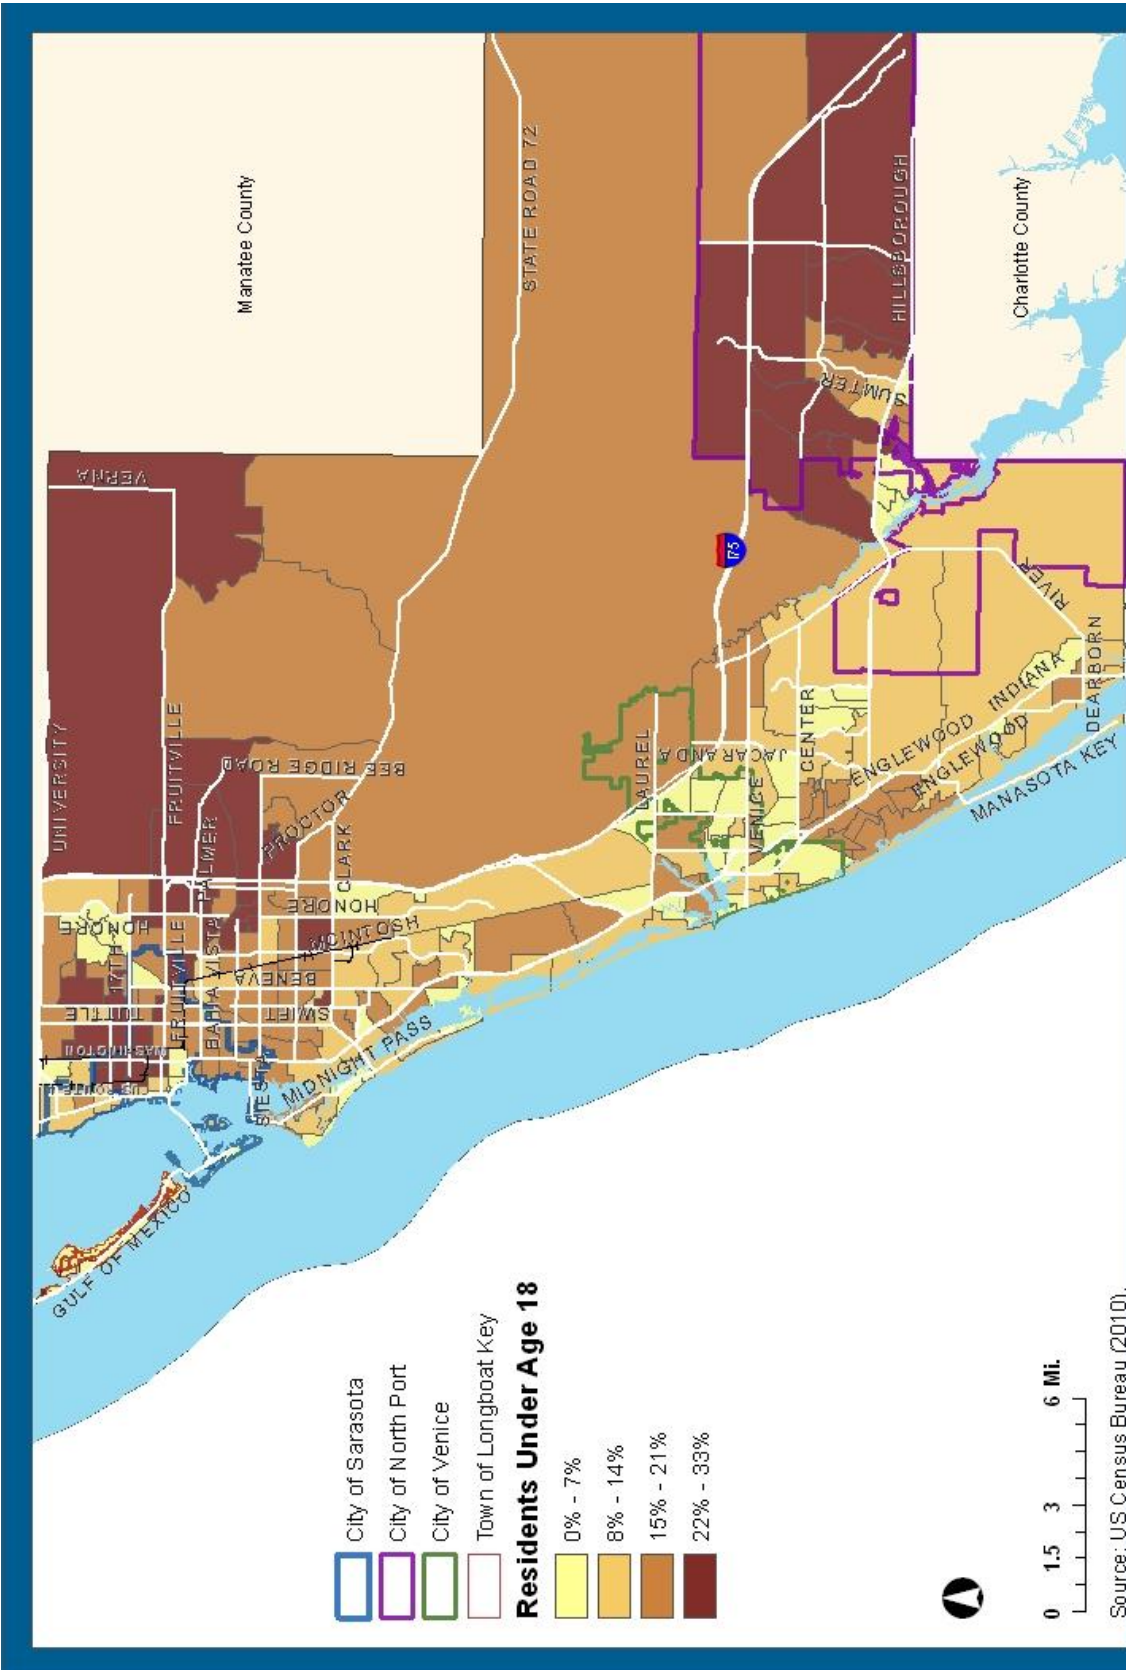

High School Graduation by School Attendance Zone, 2010

Newtown Community, Sarasota County, Florida

Locations of Assets

Newtown Community, Sarasota County, Florida

Percentage of Residents Under Age 18 per Block Group, 2010