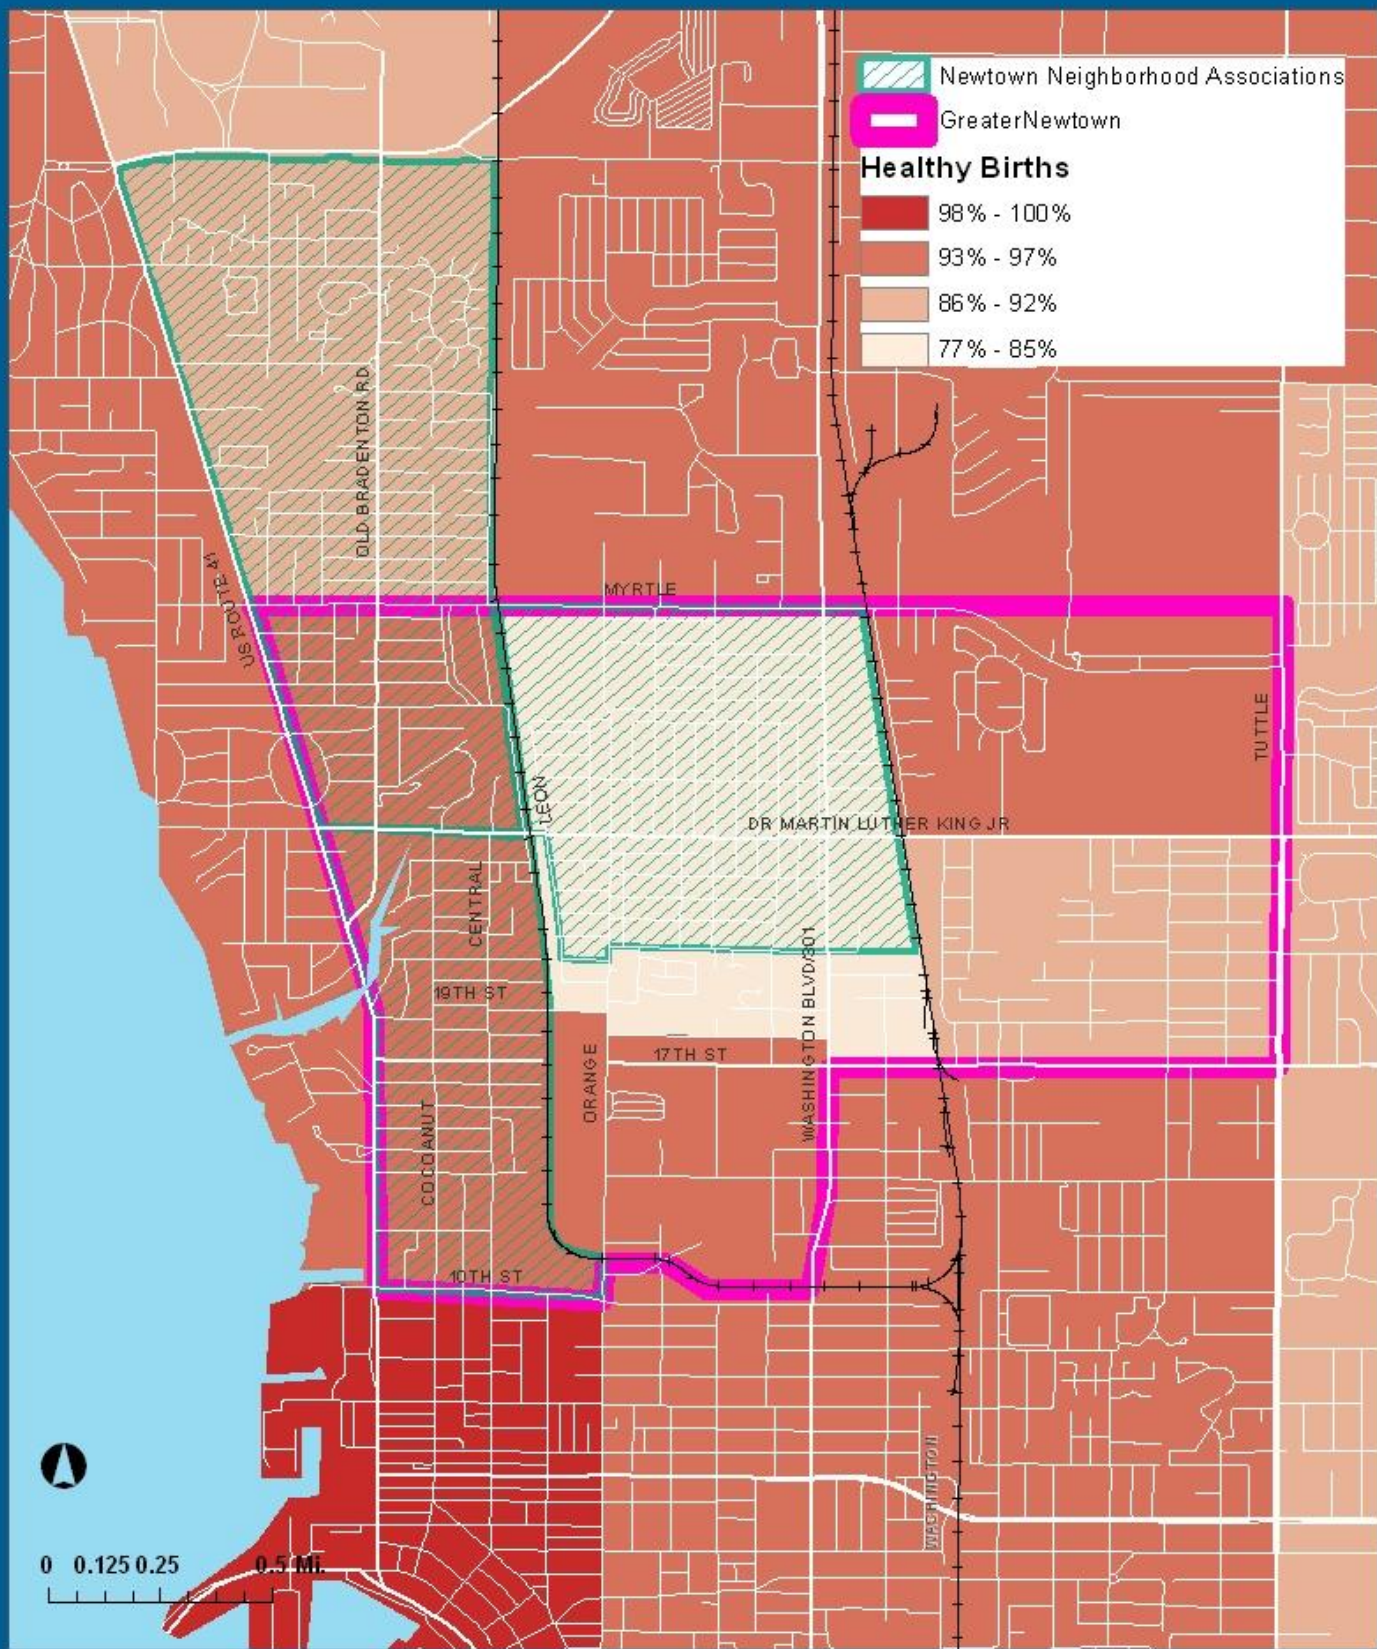

Total Number of Residents Age 18 and Under by Census Block 2010

Newtown Community, Sarasota County, Florida

Percentage of Residents Age 18 and Under by Census Block Group 2010
 Newtown Community, Sarasota County, Florida

Percent of Healthy Births per Census Tract, 2010
 Newtown Community, Sarasota County, Florida

Kindergarten Readiness by Score of Voluntary Preschool Program, 2010-2011

Newtown Community, Sarasota County, Florida

Sarasota County, Florida