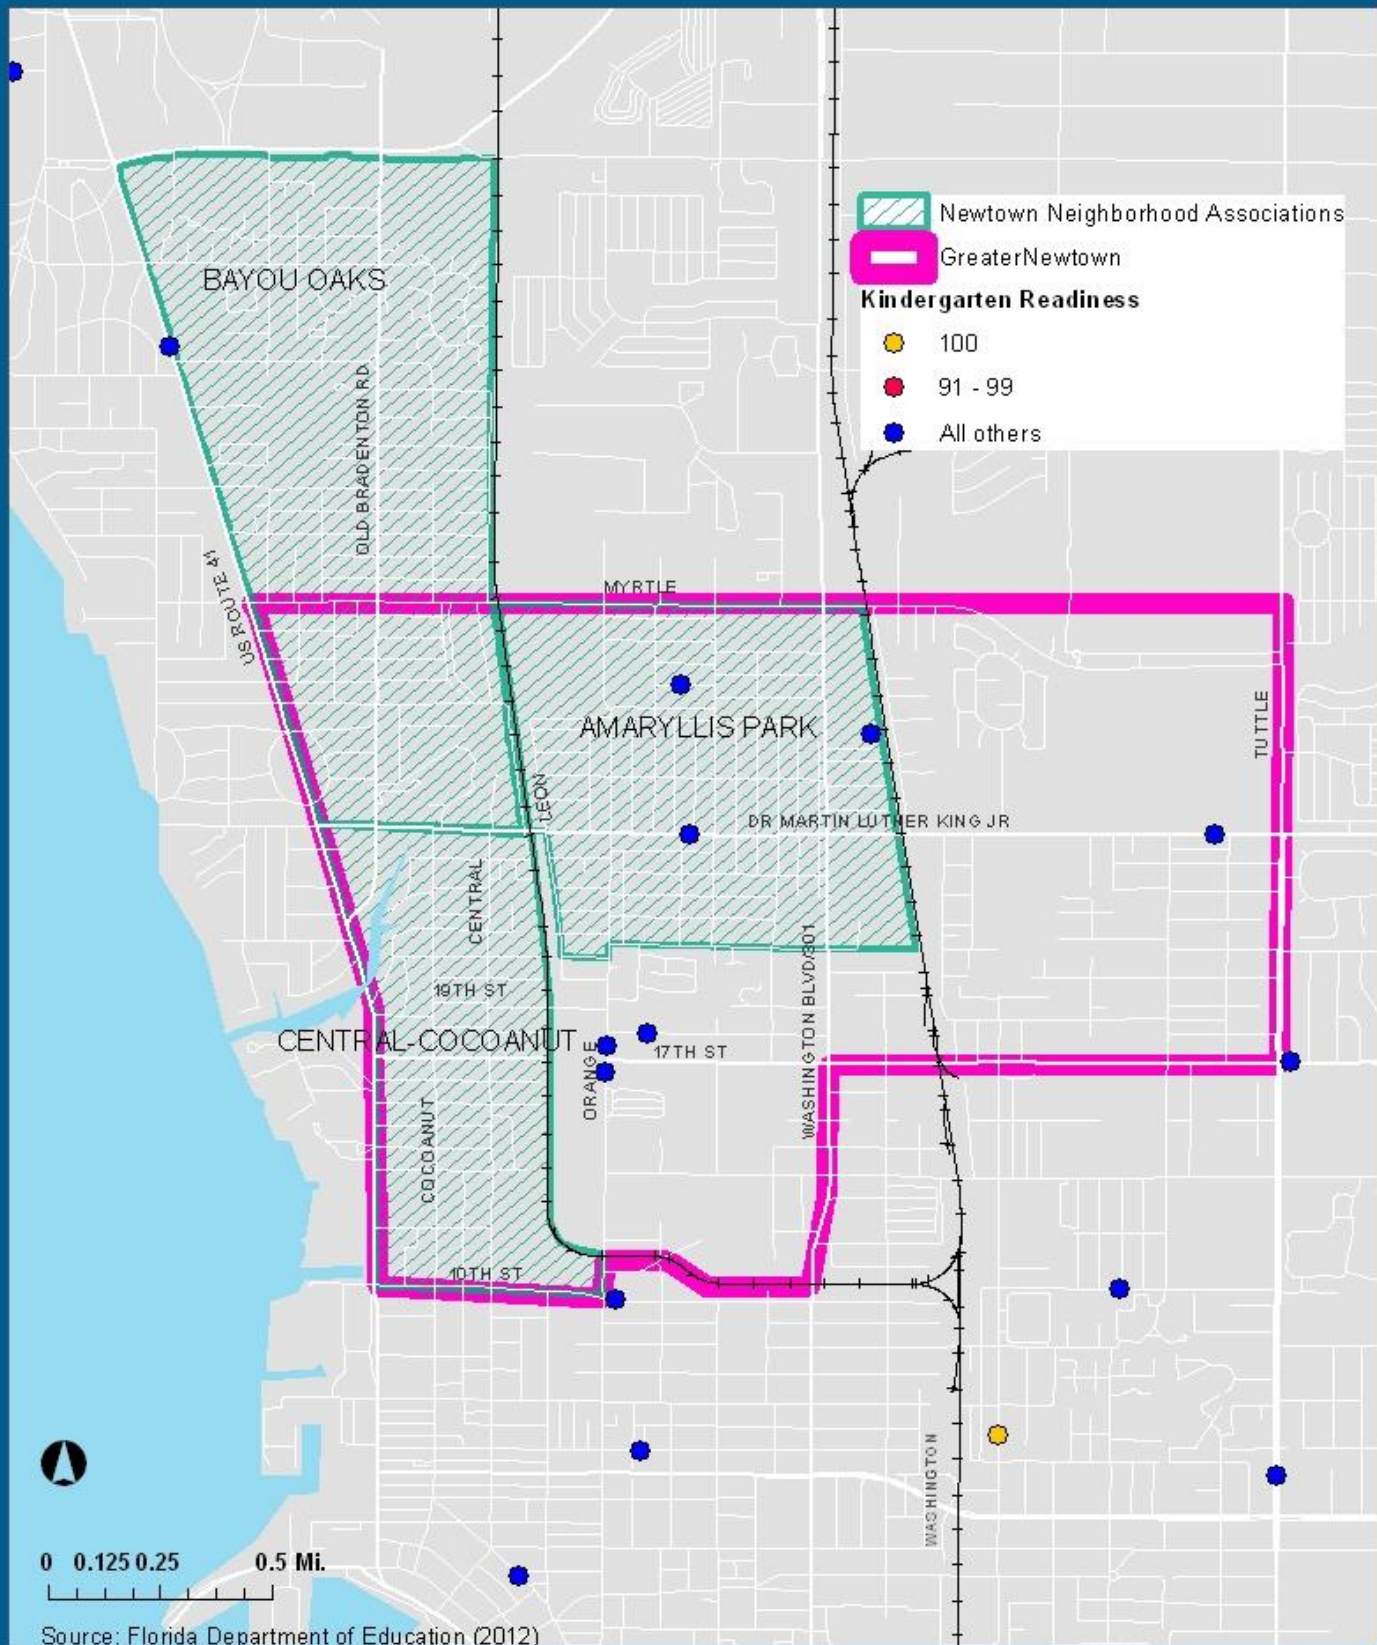

Total Number of Residents Age 18 and Under by Census Block 2010

Newtown Community, Sarasota County, Florida

Percentage of Residents Age 18 and Under by Census Block Group 2010
 Newtown Community, Sarasota County, Florida

Percent of Healthy Births per Census Tract, 2010
 Newtown Community, Sarasota County, Florida

Kindergarten Readiness by Score of Voluntary Preschool Program, 2010-2011

Newtown Community, Sarasota County, Florida

Sarasota County, Florida