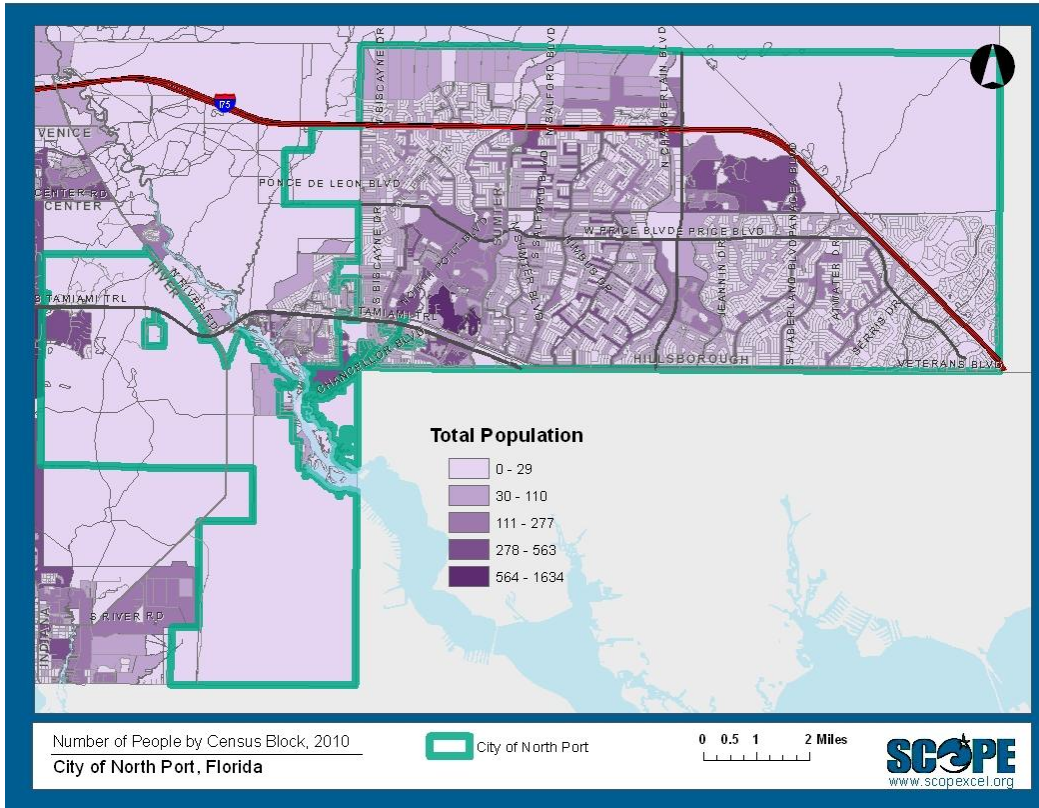

Who's living in North Port?

Percent of People Who Identify as Black/African American by Census Block, 2010
 City of North Port, Florida

0 0.5 1 2 Miles

City of North Port

Percent of People Who Identify as White by Census Block, 2010
 City of North Port, Florida

0 0.5 1 2 Miles

City of North Port