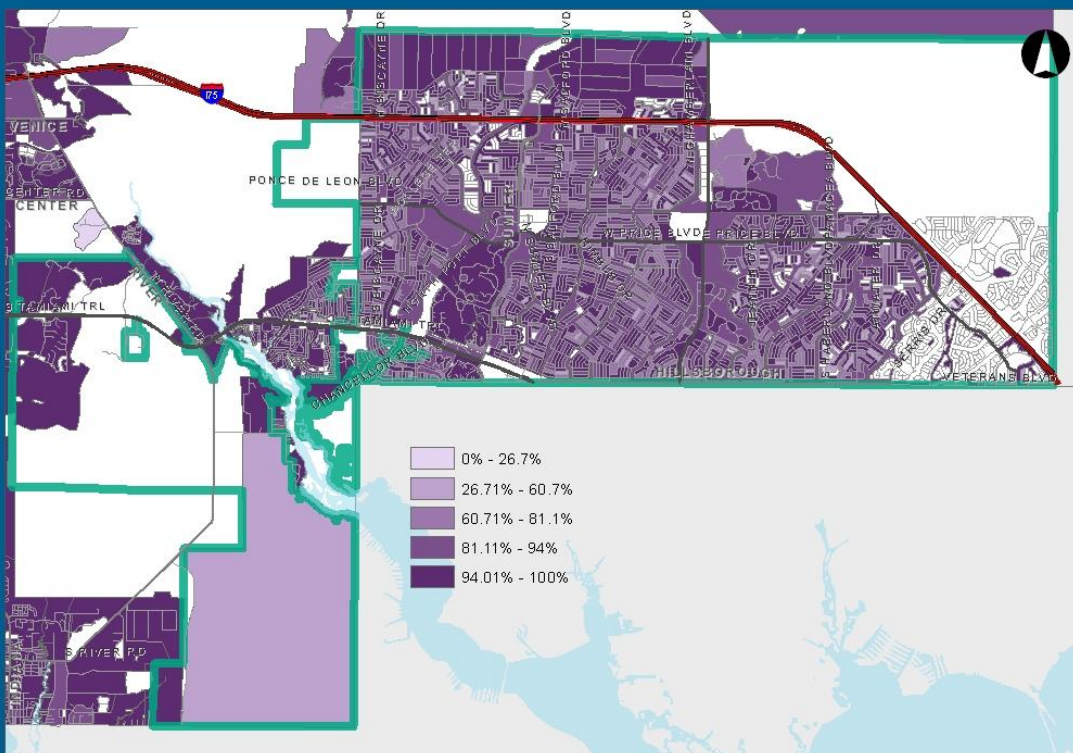

Who's living in North Port?

Percent of People Who Identify as Black/African American by Census Block, 2010
 City of North Port, Florida

0 0.5 1 2 Miles

City of North Port

Percent of People Who Identify as White by Census Block, 2010
 City of North Port, Florida

0 0.5 1 2 Miles

City of North Port