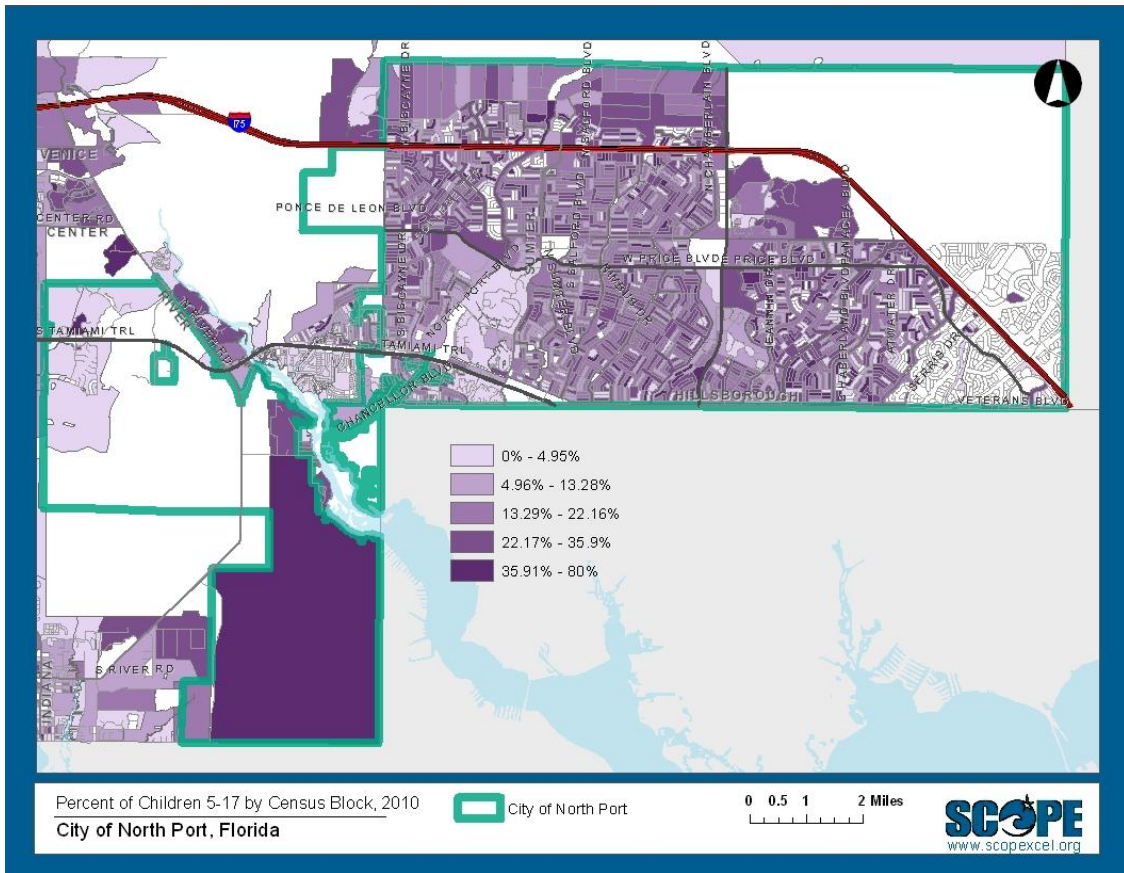

Who's living in North Port?

Percent of People Who Identify as Black/African American by Census Block, 2010
 City of North Port, Florida

0 0.5 1 2 Miles

City of North Port

Percent of People Who Identify as White by Census Block, 2010
 City of North Port, Florida

0 0.5 1 2 Miles

City of North Port