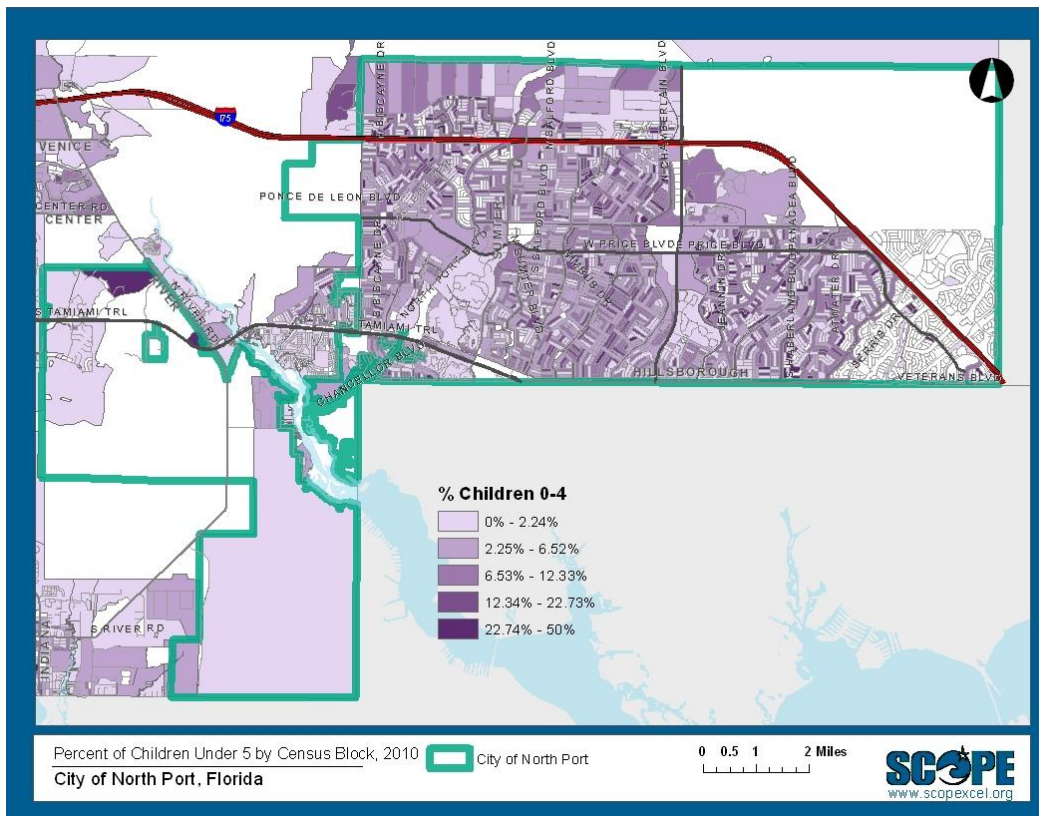

Who's living in North Port?

Percent of People Who Identify as Black/African American by Census Block, 2010
 City of North Port, Florida

0 0.5 1 2 Miles

City of North Port

Percent of People Who Identify as White by Census Block, 2010
 City of North Port, Florida

0 0.5 1 2 Miles

City of North Port