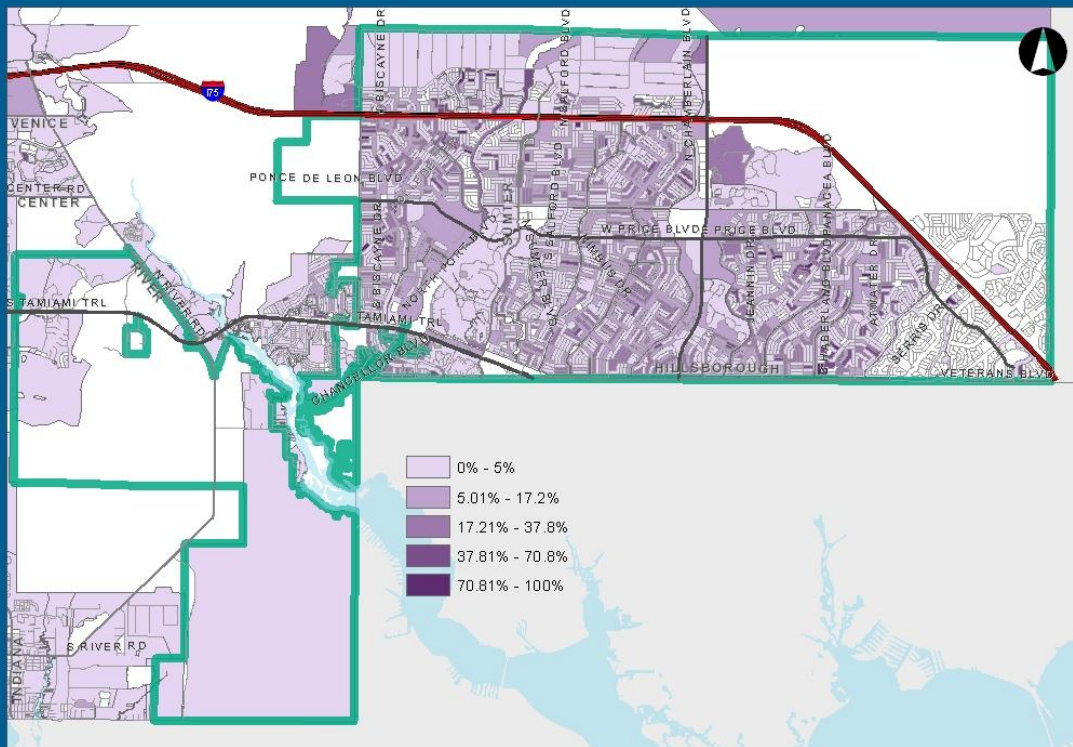

Who's living in North Port?

Percent of People Who Identify as Black/African American by Census Block, 2010
 City of North Port, Florida

0 0.5 1 2 Miles

City of North Port

Percent of People Who Identify as White by Census Block, 2010
 City of North Port, Florida

0 0.5 1 2 Miles

City of North Port