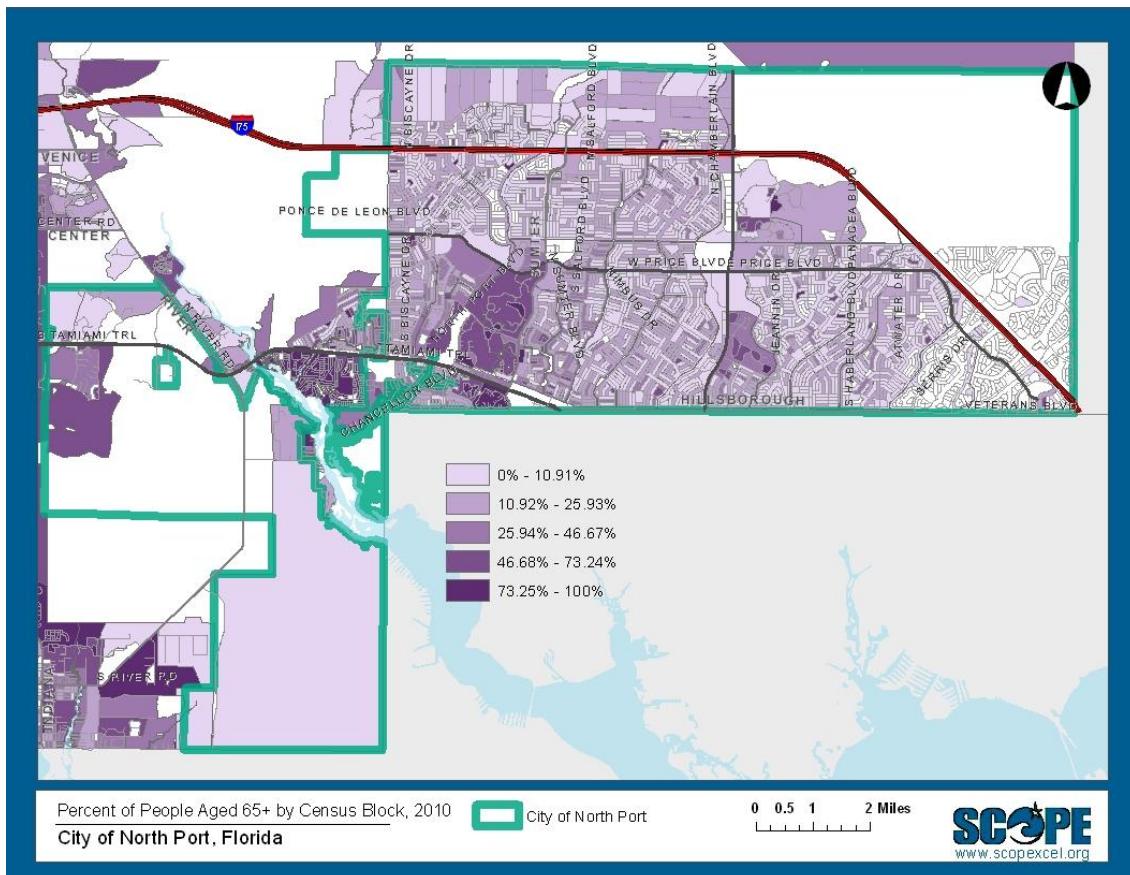

Who's living in North Port?

Percent of People Who Identify as Black/African American by Census Block, 2010
 City of North Port, Florida

0 0.5 1 2 Miles

City of North Port

Percent of People Who Identify as White by Census Block, 2010
 City of North Port, Florida

0 0.5 1 2 Miles

City of North Port