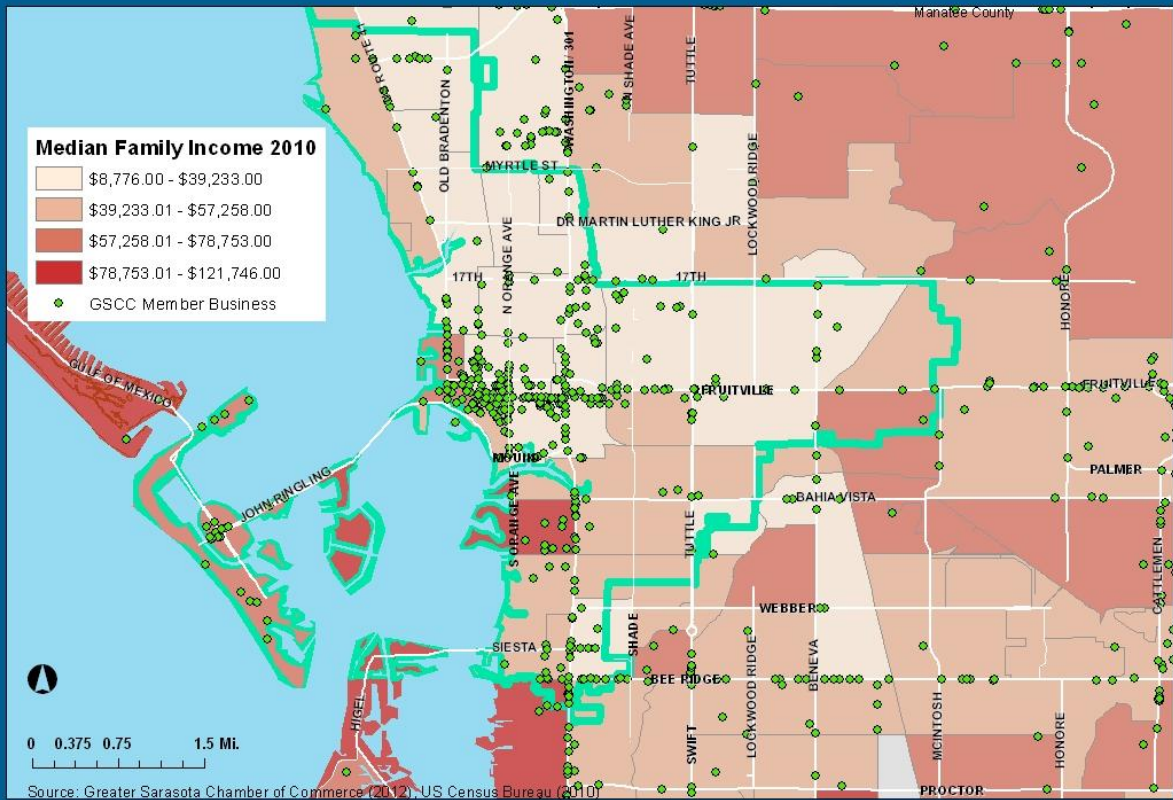

Percent of Residents Who Identify as Hispanic/Latino by Block Group and GSCC Members
City of Sarasota, Florida

Median Family Income in 2010 by Block Group and GSCC Members
City of Sarasota, Florida