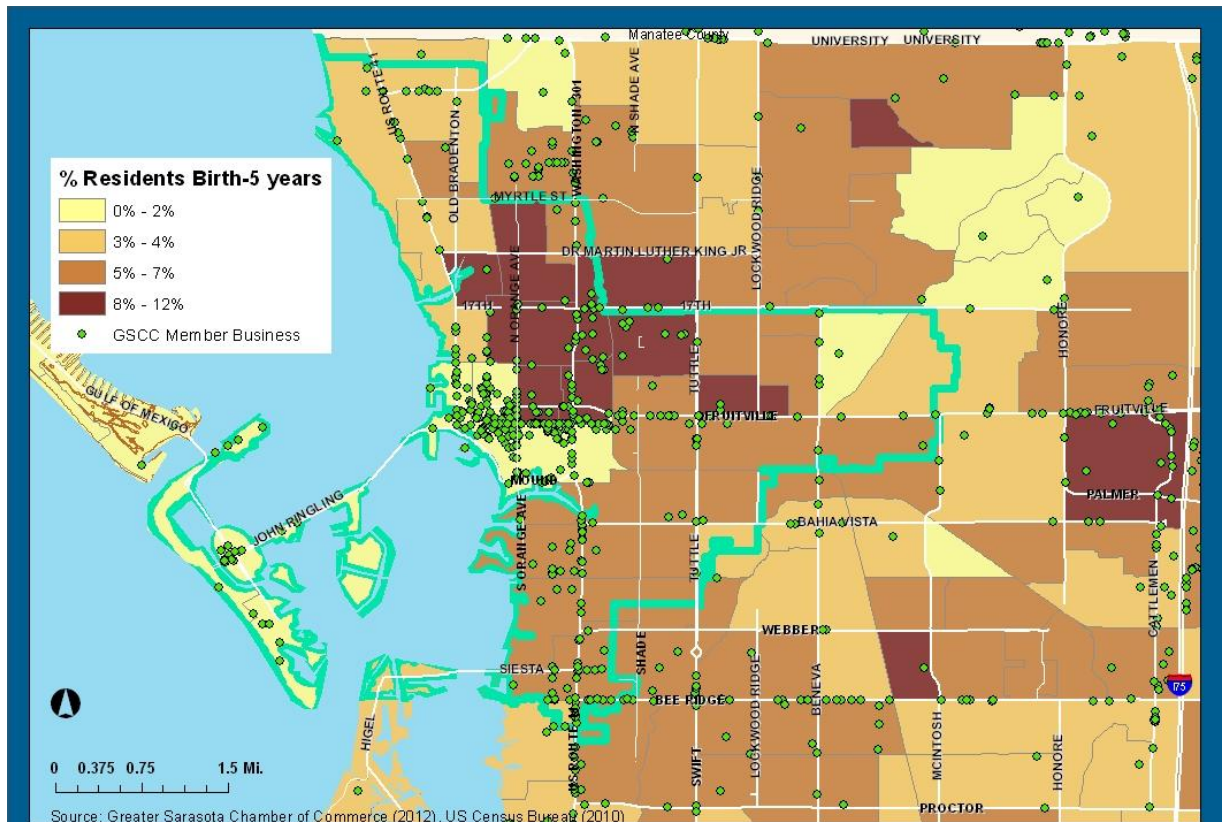

Total Number of Residents by Block Group and GSCC Members
City of Sarasota, Florida

Percent of Residents Birth to Age 5 by Block Group 2010 and GSCC Members
Sarasota County, Florida

Percent of Residents Age 65 and Over by Block Group and GSCC Members
City of Sarasota, Florida