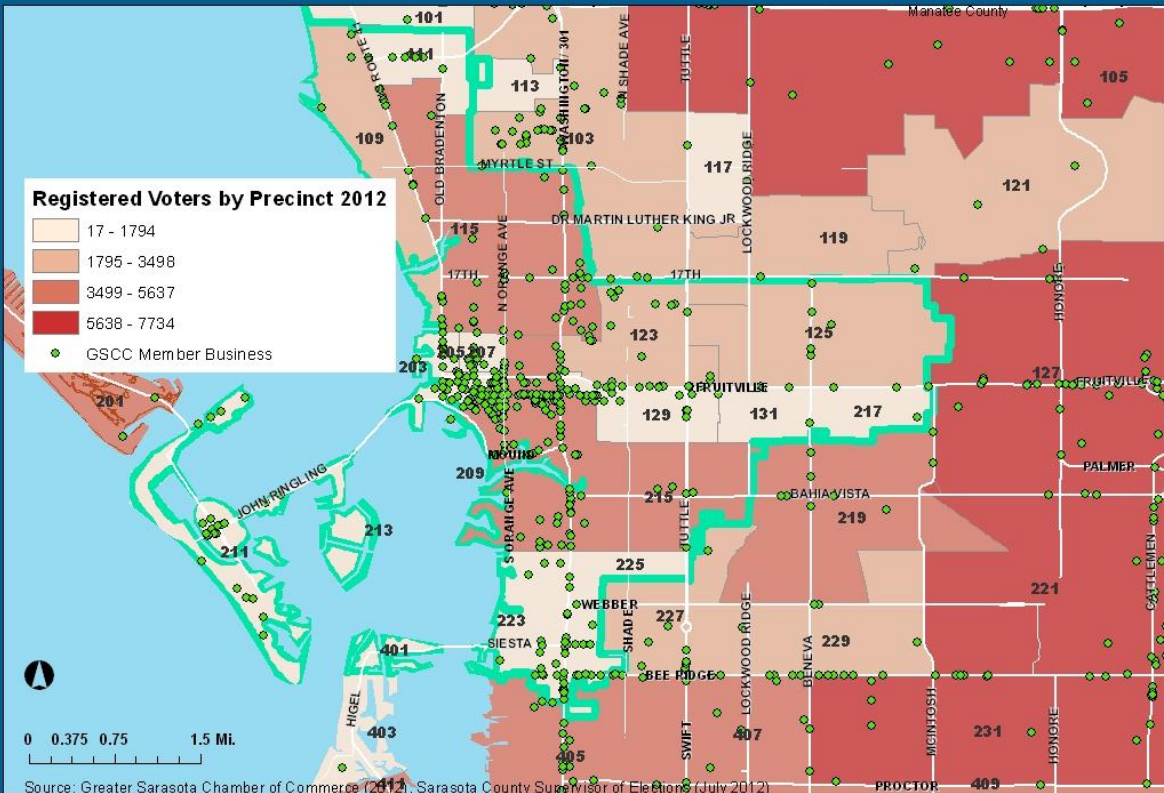

Percent of Residents Who Identify as Hispanic/Latino by Block Group and GSCC Members
City of Sarasota, Florida

Median Family Income in 2010 by Block Group and GSCC Members
City of Sarasota, Florida

3rd Grade Reading Achievement on FCAT by School Attendance Zone 2010 and GSCC Members
City of Sarasota, Florida